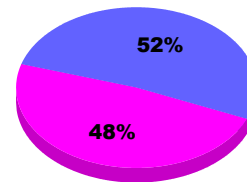

YTD Status Quo Clubs 2011-2012

Status Quo Clubs Compared to Status Quo Members

Legend: Status Quo Clubs (Cyan), Total Status Quo Members (Green)

MEMBERSHIP

Membership Results
2011-2012

Membership
2010-2011

Month	Net Memb Goal	Actual New Memb	Actual Dropped Memb	Gain/Loss of Memb	Gain/Loss of Memb
Jul/Aug/Sep		6	0	6	-1
Totals		6	0	6	-1

Membership Results 2011-2012

Goal, New, Dropped, Gain/Loss

Legend: Goal (Cyan), Actual (Green), Dropped (Yellow), Gain Loss (Magenta)

Comparison of Membership Gain/Loss

Current Year Compared to the Previous Year

Legend: Current Year (Cyan), Previous Year (Green)

Gender Comparison 2011-2012

Jul/Aug/Sep

Legend: Male (Cyan), Female (Magenta)