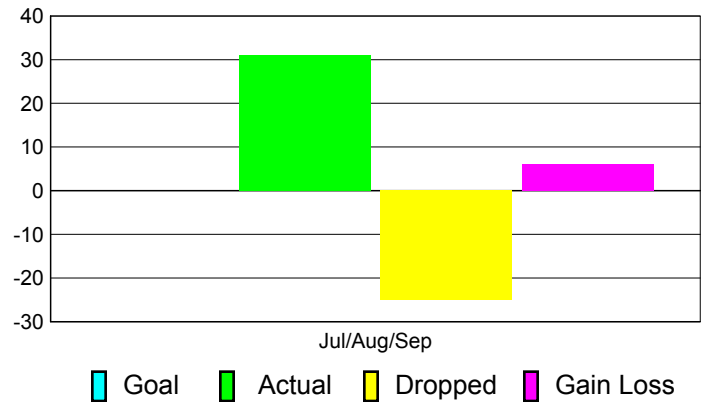

Membership Results 2011-2012

Goal, New, Dropped, Gain/Loss