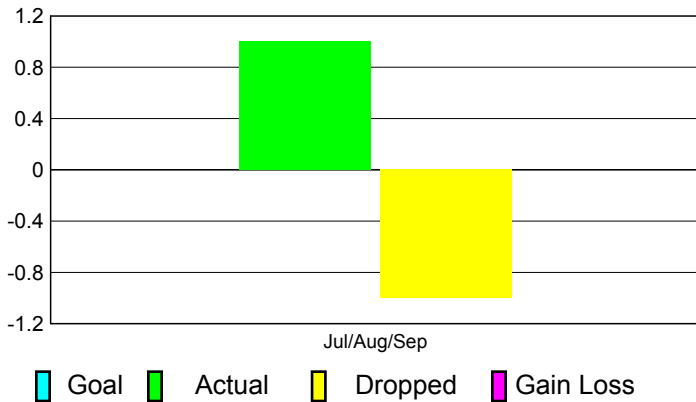

Club Results 2011-2012

Goal, New, Dropped, Gain/Loss

Comparison of Club Gain/Loss

Current Year Compared to the Previous Year

YTD Status Quo Clubs 2011-2012

Status Quo Clubs Compared to Status Quo Members

MEMBERSHIP