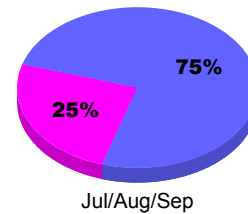

YTD Status Quo Clubs 2011-2012

Status Quo Clubs Compared to Status Quo Members

Legend: Status Quo Clubs (Cyan), Total Status Quo Members (Green)

MEMBERSHIP

Membership Results
2011-2012

Membership
2010-2011

Month	Net Memb Goal	Actual New Memb	Actual Dropped Memb	Gain/Loss of Memb	Gain/Loss of Memb
Jul/Aug/Sep		6	-4	2	-1
Totals		6	-4	2	-1

Membership Results 2011-2012

Goal, New, Dropped, Gain/Loss

Legend: Goal (Cyan), Actual (Green), Dropped (Yellow), Gain Loss (Magenta)

Comparison of Membership Gain/Loss

Current Year Compared to the Previous Year

Legend: Current Year (Cyan), Previous Year (Green)

Gender Comparison 2011-2012

Jul/Aug/Sep

Legend: Male (Blue), Female (Magenta)