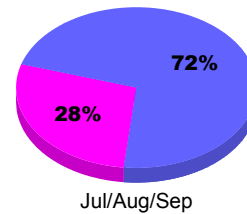

YTD Status Quo Clubs 2011-2012

Status Quo Clubs Compared to Status Quo Members

Legend: Status Quo Clubs (Cyan), Total Status Quo Members (Green)

MEMBERSHIP

Membership Results
2011-2012

Membership
2010-2011

Month	Net Memb Goal	Actual New Memb	Actual Dropped Memb	Gain/Loss of Memb	Gain/Loss of Memb
Jul/Aug/Sep		11	-5	6	-5
Totals		11	-5	6	-5

Membership Results 2011-2012

Goal, New, Dropped, Gain/Loss

Legend: Goal (Cyan), Actual (Green), Dropped (Yellow), Gain Loss (Magenta)

Comparison of Membership Gain/Loss

Current Year Compared to the Previous Year

Legend: Current Year (Cyan), Previous Year (Green)

Gender Comparison 2011-2012

Jul/Aug/Sep

Legend: Male (Blue), Female (Magenta)