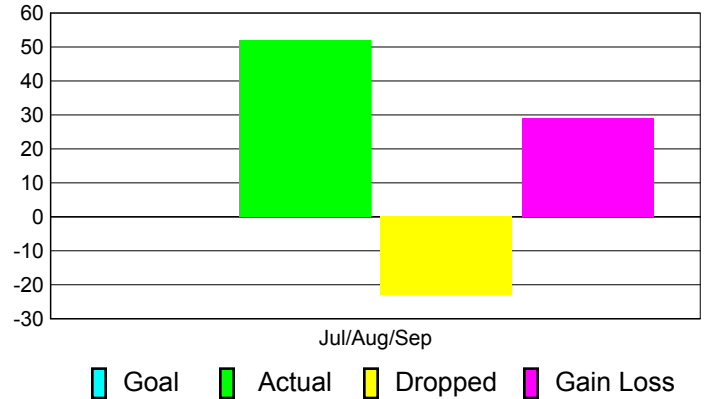

Membership Results 2011-2012

Goal, New, Dropped, Gain/Loss